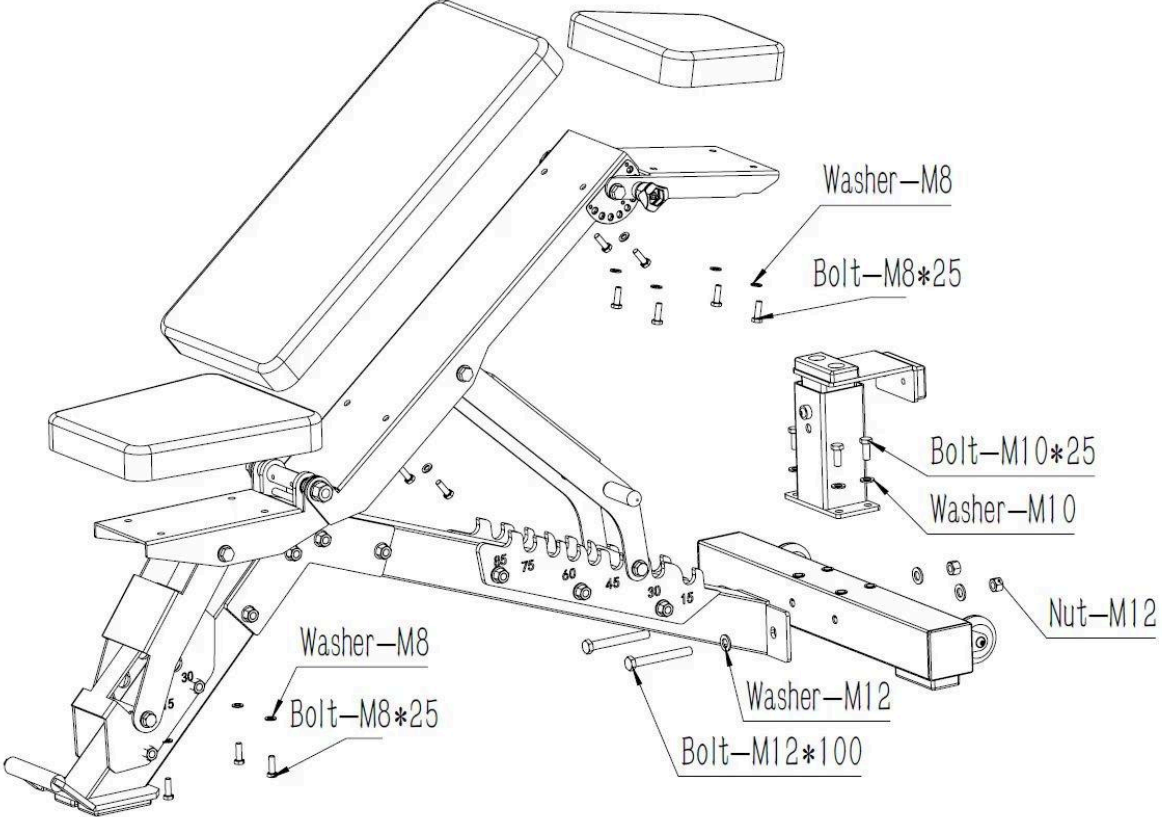

Remington Bench

Wrench*2
(4mm、5mm Internal hexagonal wrench)

M12*100Bolt*2

Wrench*2(14-17、 17-19)

M12Nut*2

M8washer*12

M8*25 Bolt*12

M10*25 Bolt*4

M10washer*12

M12washer*12